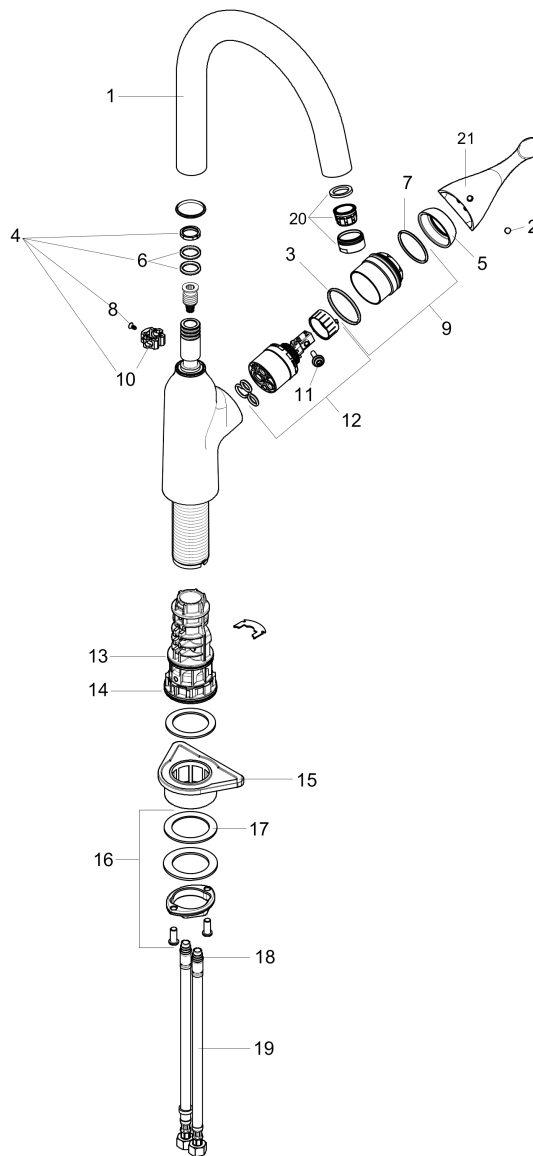

Allegro N
Bar Faucet, 1.75 GPM
 Surface: **chrome** Part no. : **71845001**

Description

Features

- Swivel range 360°
- Laminar spray
- Deck mounted
- Flow: 1.75 GPM (6.6 L/Min)
- Ceramic cartridge
- 3/8" hoses

Item details

List Price \$ 470.00

Technology

Compliance

Product image

Scale drawing

Allegro N
Bar Faucet, 1.75 GPM
 Surface: **chrome** Part no. : **71845001**

Exploded drawing

Year of production: >06/19

Allegro N
Bar Faucet, 1.75 GPM
 Surface: **chrome** Part no. : **71845001**

Spare parts list

Year of production: >06/19

Pos.	Description	Part no.	Price	PU
1	spout cpl.	93347000	-	1
2	screw cover	96338000	-	1
3	O-ring 36x2	98156000	-	1
4	sealing set	92646000	-	1
5	flange	97406000	-	1
6	O-Ring 14x2,5	98189000	-	1
7	O-Ring 32x2	98193000	-	1
8	screw	97662000	-	1
9	nut	93346000	-	1
10	axialring	97558000	-	1
11	locking screw for handle	95140000	-	1
12	cartridge, assy	92730000	-	1
13	O-ring 38x2	98396000	-	1
14	O-ring 44x2,5	98162000	-	1
15	support	97523000	-	1
16	fixing set (special)	93253000	-	1
17	lever collar	97548000	-	1
18	O-ring 6,6x1,6	93019000	-	1
19	connection hose 35½" M8x0,75 3/8"	96316001	-	1
20	aerator laminar	93649000	-	1
21	handle	93496000	-	1