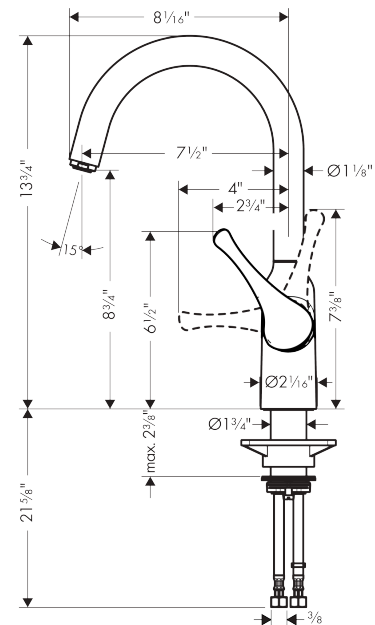

Allegro N
Bar Faucet, 1.75 GPM
 Surface: **chrome** Part no. : **71845001**

Description

Features

- Swivel range 360°
- Laminar spray
- Deck mounted
- Flow: 1.75 GPM (6.6 L/Min)
- Ceramic cartridge
- 3/8" hoses

Item details

List Price \$ 470.00

Technology

Compliance

Product image

Scale drawing

Allegro N
Bar Faucet, 1.75 GPM
 Surface: **chrome** Part no. : **71845001**

Exploded drawing

Year of production: >06/19

Allegro N
Bar Faucet, 1.75 GPM
 Surface: **chrome** Part no. : **71845001**

Spare parts list

Year of production: >06/19

Pos.	Description	Part no.	Price	PU
1	spout cpl.	93347000	-	1
2	screw cover	96338000	-	1
3	O-ring 36x2	98156000	-	1
4	sealing set	92646000	-	1
5	flange	97406000	-	1
6	O-Ring 14x2,5	98189000	-	1
7	O-Ring 32x2	98193000	-	1
8	screw	97662000	-	1
9	nut	93346000	-	1
10	axialring	97558000	-	1
11	locking screw for handle	95140000	-	1
12	cartridge, assy	92730000	-	1
13	O-ring 38x2	98396000	-	1
14	O-ring 44x2,5	98162000	-	1
15	support	97523000	-	1
16	fixing set (special)	93253000	-	1
17	lever collar	97548000	-	1
18	O-ring 6,6x1,6	93019000	-	1
19	connection hose 35½" M8x0,75 3/8"	96316001	-	1
20	aerator laminar	93649000	-	1
21	handle	93496000	-	1